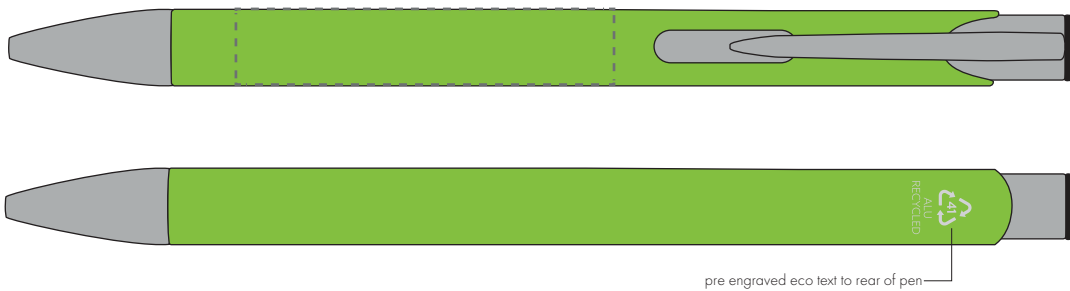

Your Ref:  
Our Ref:

Quantity:  
Version: 1

Product Code: TPC982001  
Product Colour: LIGHT GREEN

**PRINTING CONCERNS:**

We stock this item in the following colours

**PANTONE REFERENCE(S)**

● Engrave

ARTWORK SCALE 100%

ARTWORK SCALE 100%  
Flat Engrave Area:  
50mm x 10mm

Product Image for visualisation  
- colours may vary

The dashed line is to demonstrate print area and will not appear on your printed item

**PLEASE NOTE:**